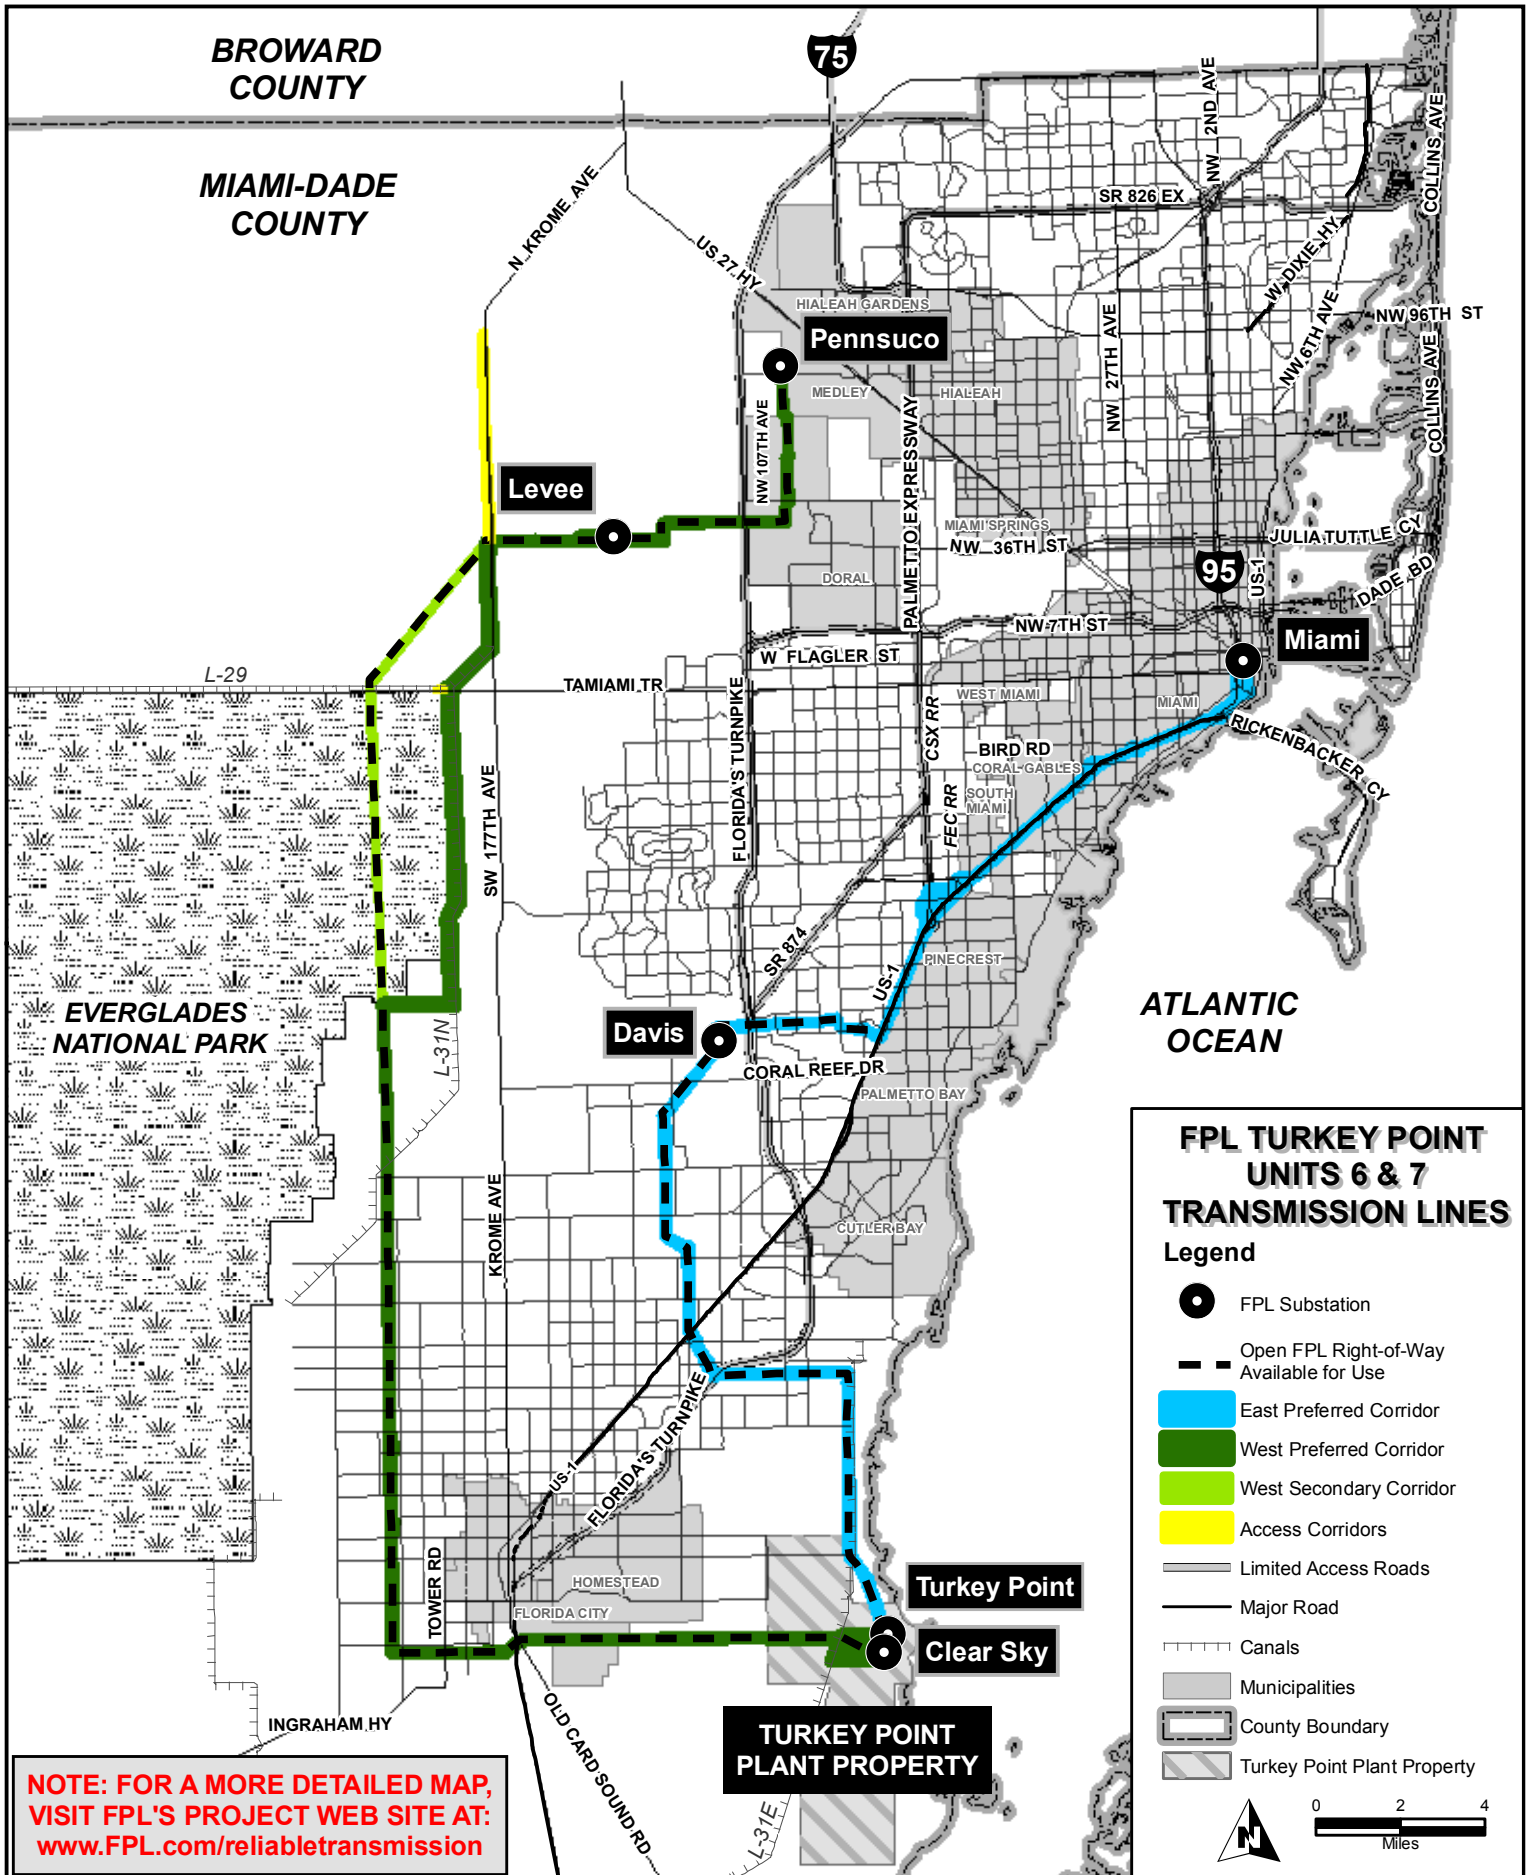

# FPL'S PREFERRED CORRIDORS

ATLANTIC OCEAN

## FPL TURKEY POINT UNITS 6 & 7 TRANSMISSION LINES

### Legend

- FPL Substation
- Open FPL Right-of-Way Available for Use
- East Preferred Corridor
- West Preferred Corridor
- West Secondary Corridor
- Access Corridors
- Limited Access Roads
- Major Road
- Canals
- Municipalities
- County Boundary
- Turkey Point Plant Property

**NOTE: FOR A MORE DETAILED MAP, VISIT FPL'S PROJECT WEB SITE AT: [www.FPL.com/reliabletransmission](http://www.FPL.com/reliabletransmission)**