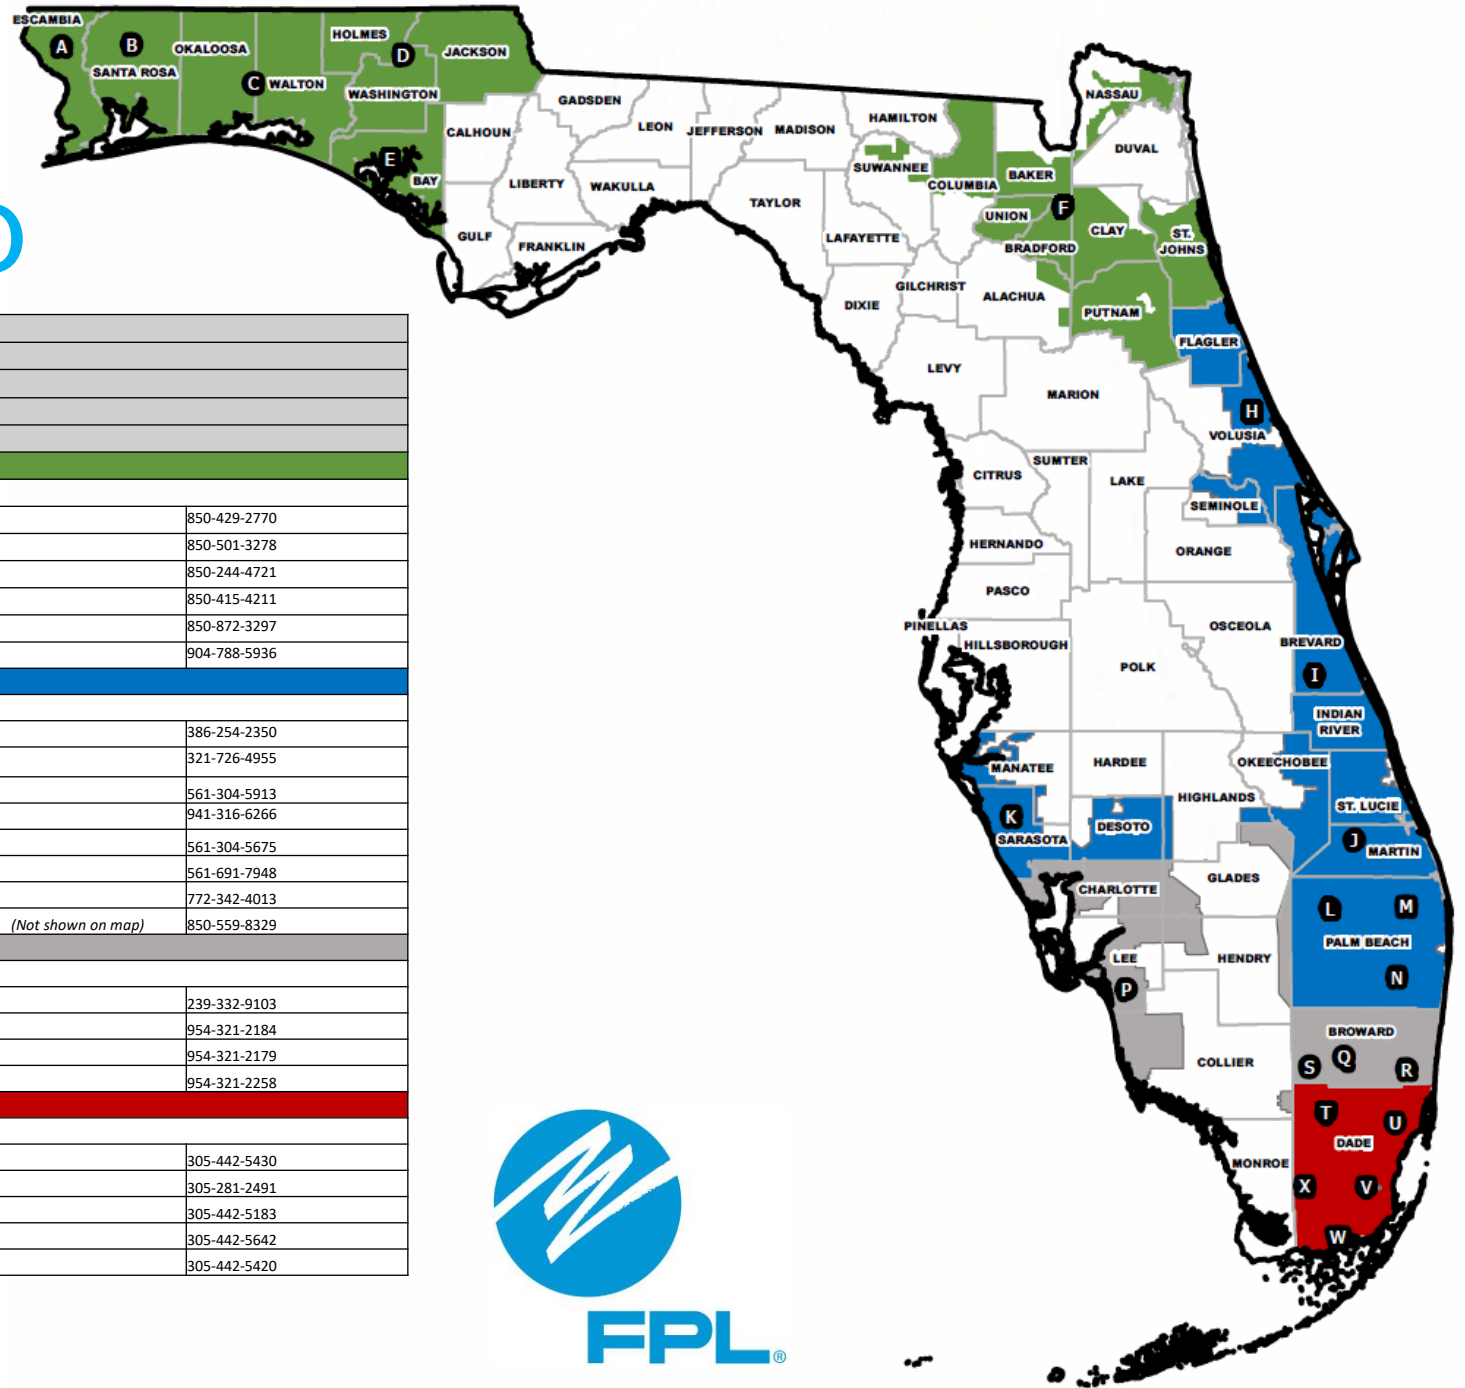

External Affairs Service Area Map

External Affairs	
Jim Bush, Director of External Affairs, North & Northwest Region, 904 824-7616	
Don Kiselewski, Executive Director of External Affairs, Central Region, 561-691-7948	
Juliet Roulhac, Director of Corporate Philanthropy & External Affairs, Broward & Southwest Region, 954-321-2179	
Armando Fernandez, Director of External Affairs, Miami-Dade Region, 305-442-5420	
North and Northwest Region	
Jim Bush, Director of External Affairs, North & Northwest Region, 904 824-7616	
A	Escambia County: Rick Byars 850-429-2770
B	Santa Rosa County: David Peaden 850-501-3278
C	Okaloosa & Walton Counties: Bernard Johnson 850-244-4721
D	Jackson, Washington & Holmes Counties: Tracy Andrews 850-415-4211
E	Bay County: Shane Boyett 850-872-3297
F	Alachua, Baker, Bradford, Clay, Columbia, Nassau, Putnam, St. Johns, Suwannee & Union Counties: Carol Saviak 904-788-5936
Central Region	
Don Kiselewski, Executive Director of External Affairs, Central Region, 561-691-7948	
H	Flagler, Seminole & Volusia Counties: Linda Webster 386-254-2350
I	Brevard & Indian River Counties: Michele Murrell 321-726-4955
J	Martin & St. Lucie Counties: Marshall Critchfield 561-304-5913
K	Desoto, Hardee, Highland, Manatee & Sarasota Counties: Devaney Iglesias 941-316-6266
L	Northern & Western Palm Beach County & Okeechobee County: Ilan Kaufer 561-304-5675
M	Juno Beach, Palm Beach Gardens & West Palm Beach: Don Kiselewski 561-691-7948
N	Central & Southern Palm Beach County: Amy Kemp 772-342-4013
O	Special Projects Manager, Florida counties outside FPL's service territory / Florida Renewable Partners Non-Regulated Development: Matt Mohler (Not shown on map) 850-559-8329
Broward and Southwest Region	
Juliet Roulhac, Director of Corporate Philanthropy & External Affairs, Broward & Southwest Region, 954-321-2179	
P	Charlotte, Collier, Glades, Hendry & Lee Counties: Charlotte Miller 239-332-9103
Q	Northern Broward County: Christine Shaw 954-321-2184
R	Central Broward County (Broward County, Ft. Lauderdale, Lazy Lakes, Plantation & Wilton Manors): Juliet Roulhac 954-321-2179
S	Southern Broward County: Ben Wesley 954-321-2258
Miami-Dade Region	
Armando Fernandez, Director of External Affairs, Miami-Dade Region, 305-442-5420	
T	Central/West and North/East Miami-Dade: Addys Kuryla 305-442-5430
U	East/North Miami-Dade and the Beaches: George Alex Spillis 305-281-2491
V	Central/West Miami-Dade: Christopher Ferreira 305-442-5183
W	Southern Miami-Dade: Baldwin English 305-442-5642
X	Miami-Dade County: Armando Fernandez 305-442-5420