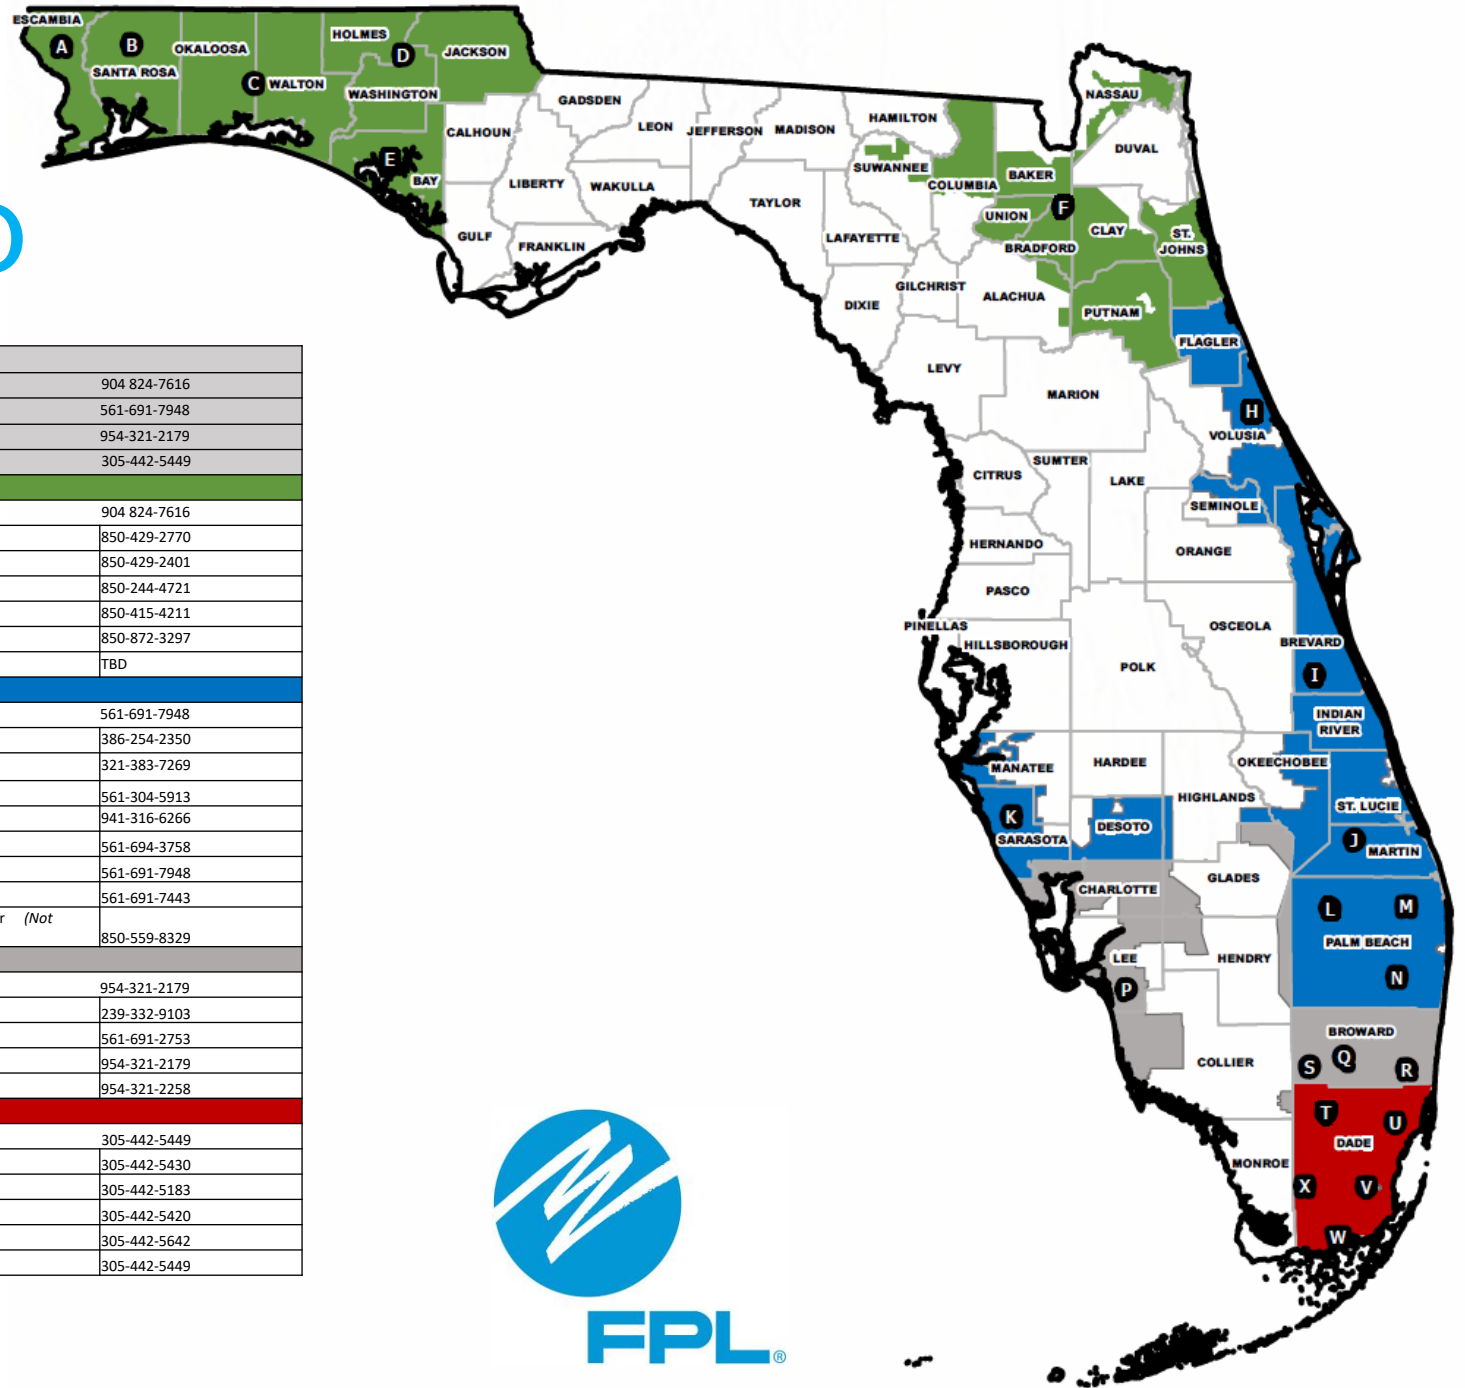

External Affairs Service Area Map

External Affairs		
Jim Bush, Director of External Affairs, North & Northwest Region		904-824-7616
Don Kiselewski, Sr. Director of External Affairs, Central Region		561-691-7948
Juliet Murphy Roulhac, Director of External Affairs, Broward & Southwest Region		954-321-2179
Irene White, Sr. Director of External Affairs, Miami-Dade Region		305-442-5449
North and Northwest Region		
Jim Bush, Director of External Affairs, North & Northwest Region		904-824-7616
A Escambia County: Rick Byars		850-429-2770
B Santa Rosa County: Steve Rhodes		850-429-2401
C Okaloosa & Walton Counties: Bernard Johnson		850-244-4721
D Jackson, Washington & Holmes Counties: Tracy Andrews		850-415-4211
E Bay County: Shane Boyett		850-872-3297
F Alachua, Baker, Bradford, Clay, Columbia, Nassau, Putnam, St. Johns, Suwannee & Union Counties: Open		TBD
Central Region		
Don Kiselewski, Sr. Director of External Affairs, Central Region		561-691-7948
H Flagler, Seminole & Volusia Counties: Linda Webster		386-254-2350
I Brevard & Indian River Counties: Bart Gaetjens		321-383-7269
J Martin & St. Lucie Counties: Marshall Critchfield		561-304-5913
K Desoto, Hardee, Highland, Manatee & Sarasota Counties: Devaney Iglesias		941-316-6266
L Northern & Western Palm Beach County & Okeechobee County: Stephanie Mitrone		561-694-3758
M Juno Beach, Palm Beach Gardens & West Palm Beach: Don Kiselewski		561-691-7948
N Central & Southern Palm Beach County: Sophia Eccleston		561-691-7443
O Special Projects Manager, Florida counties outside FPL's service territory / Florida Renewable Partners Non-Regulated Development: Matt Mohler (Not shown on map)		850-559-8329
Broward & Southwest Region		
Juliet Murphy Roulhac, Director of External Affairs, Broward & Southwest Region		954-321-2179
P Charlotte, Collier, Glades, Hendry & Lee Counties: Charlotte Miller		239-332-9103
Q Northern Broward County: Timothy Bryant		561-691-2753
R Central Broward County (Broward County, Ft. Lauderdale, Lazy Lakes, Plantation & Wilton Manors): Juliet Murphy Roulhac		954-321-2179
S Southern Broward County: Ben Wesley		954-321-2258
Miami-Dade Region		
Irene White, Sr. Director of External Affairs, Miami-Dade Region		305-442-5449
T Central/West and North/East Miami-Dade: Addys Kuryla		305-442-5430
U East/North Miami-Dade and the Beaches: Christopher Ferreira		305-442-5183
V Central/West Miami-Dade: Armando Fernandez		305-442-5420
W Southern Miami-Dade: Baldwin English		305-442-5642
X Miami-Dade County: Irene White		305-442-5449