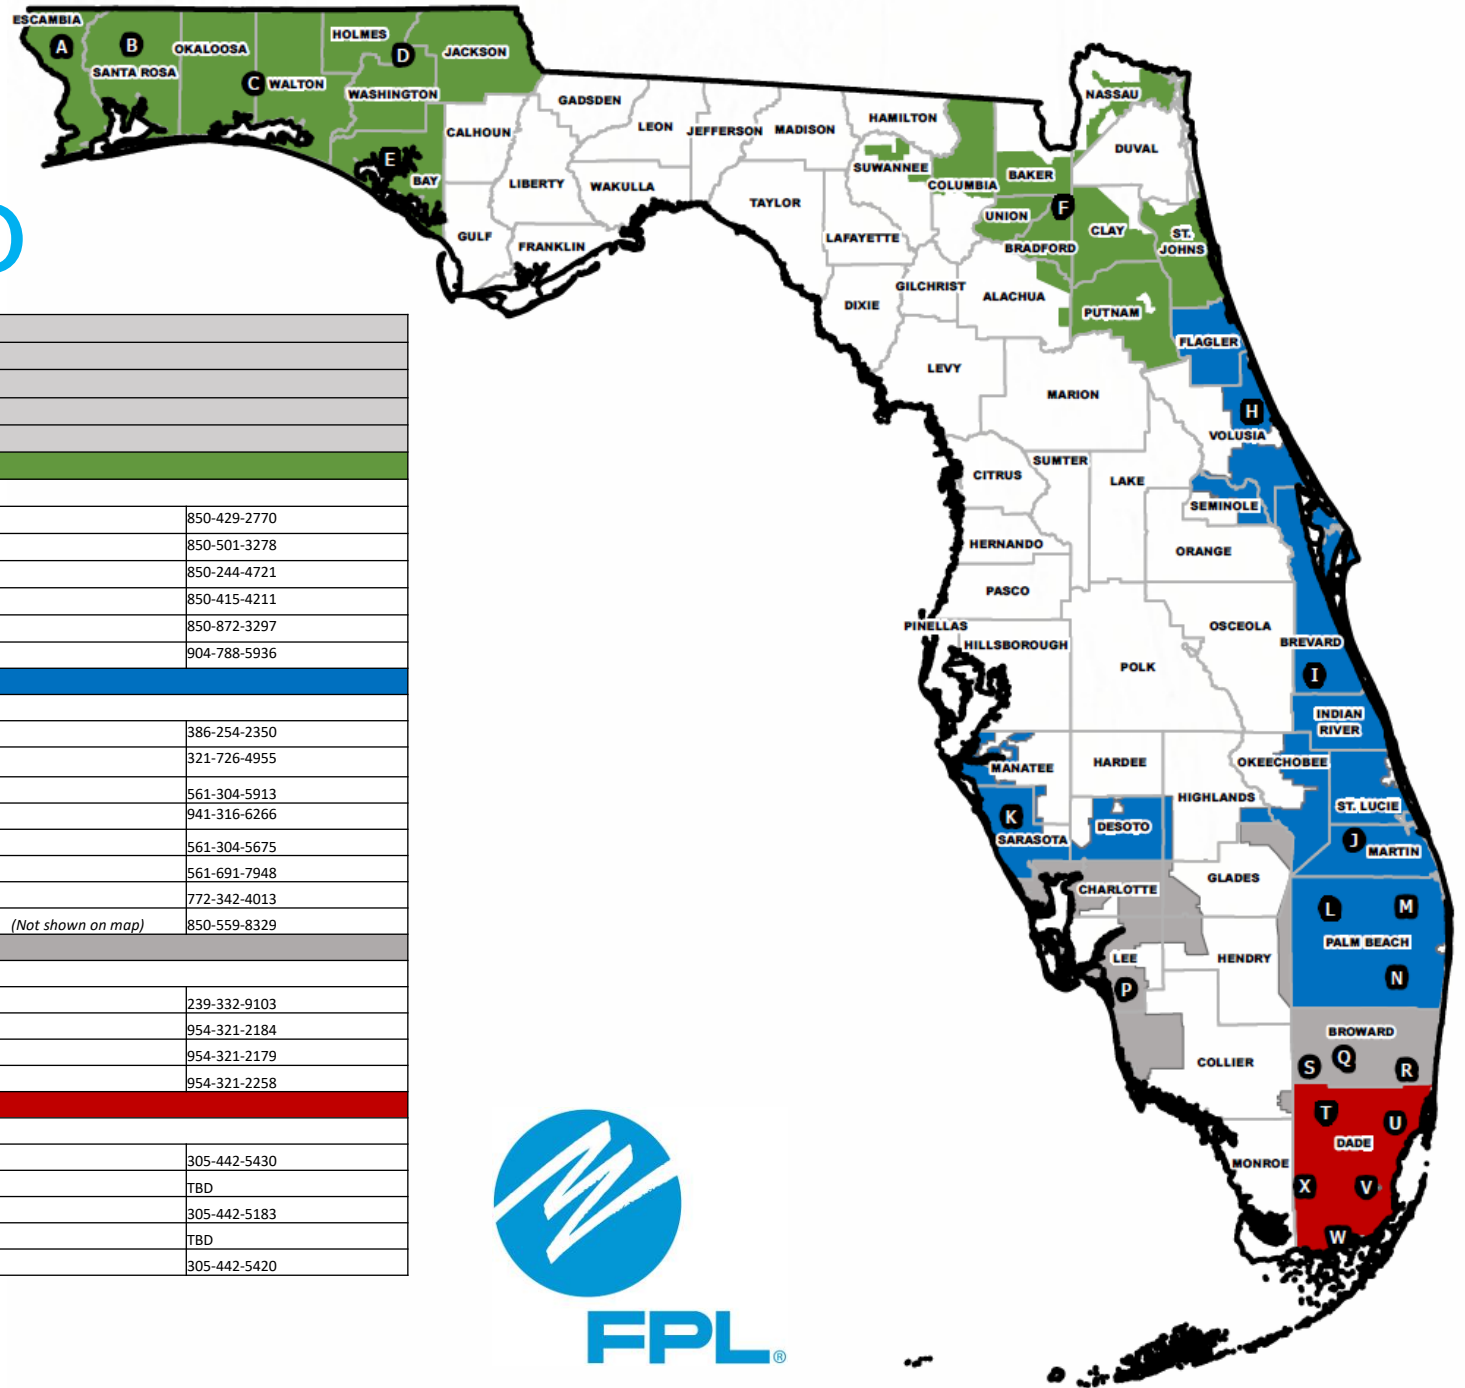

# External Affairs Service Area Map

External Affairs	
Jim Bush, Director of External Affairs, North & Northwest Region, 904 824-7616	
Don Kiselewski, Executive Director of External Affairs, Central Region, 561-691-7948	
Juliet Roulhac, Director of Corporate Philanthropy & External Affairs, Broward & Southwest Region, 954-321-2179	
Armando Fernandez, Director of External Affairs, Miami-Dade Region, 305-442-5420	
<b>North and Northwest Region</b>	
Jim Bush, Director of External Affairs, North & Northwest Region, 904 824-7616	
A	Escambia County: Rick Byars 850-429-2770
B	Santa Rosa County: David Peaden 850-501-3278
C	Okaloosa & Walton Counties: Bernard Johnson 850-244-4721
D	Jackson, Washington & Holmes Counties: Tracy Andrews 850-415-4211
E	Bay County: Shane Boyett 850-872-3297
F	Alachua, Baker, Bradford, Clay, Columbia, Nassau, Putnam, St. Johns, Suwannee & Union Counties: Carol Saviak 904-788-5936
<b>Central Region</b>	
Don Kiselewski, Executive Director of External Affairs, Central Region, 561-691-7948	
H	Flagler, Seminole & Volusia Counties: Linda Webster 386-254-2350
I	Brevard & Indian River Counties: Michele Murrell 321-726-4955
J	Martin & St. Lucie Counties: Marshall Critchfield 561-304-5913
K	Desoto, Hardee, Highland, Manatee & Sarasota Counties: Devaney Iglesias 941-316-6266
L	Northern & Western Palm Beach County & Okeechobee County: Ilan Kaufer 561-304-5675
M	Juno Beach, Palm Beach Gardens & West Palm Beach: Don Kiselewski 561-691-7948
N	Central & Southern Palm Beach County: Amy Kemp 772-342-4013
O	Special Projects Manager, Florida counties outside FPL's service territory / Florida Renewable Partners Non-Regulated Development: Matt Mohler (Not shown on map) 850-559-8329
<b>Broward and Southwest Region</b>	
Juliet Roulhac, Director of Corporate Philanthropy & External Affairs, Broward & Southwest Region, 954-321-2179	
P	Charlotte, Collier, Glades, Hendry & Lee Counties: Charlotte Miller 239-332-9103
Q	Northern Broward County: Christine Shaw 954-321-2184
R	Central Broward County (Broward County, Ft. Lauderdale, Lazy Lakes, Plantation & Wilton Manors): Juliet Roulhac 954-321-2179
S	Southern Broward County: Baldwin English 954-321-2258
<b>Miami-Dade Region</b>	
Armando Fernandez, Director of External Affairs, Miami-Dade Region, 305-442-5420	
T	Central/West and North/East Miami-Dade: Addys Kuryla 305-442-5430
U	East/North Miami-Dade and the Beaches: TBD
V	Central/West Miami-Dade: Christopher Ferreira 305-442-5183
W	Southern Miami-Dade: TBD
X	Miami-Dade County: Armando Fernandez 305-442-5420