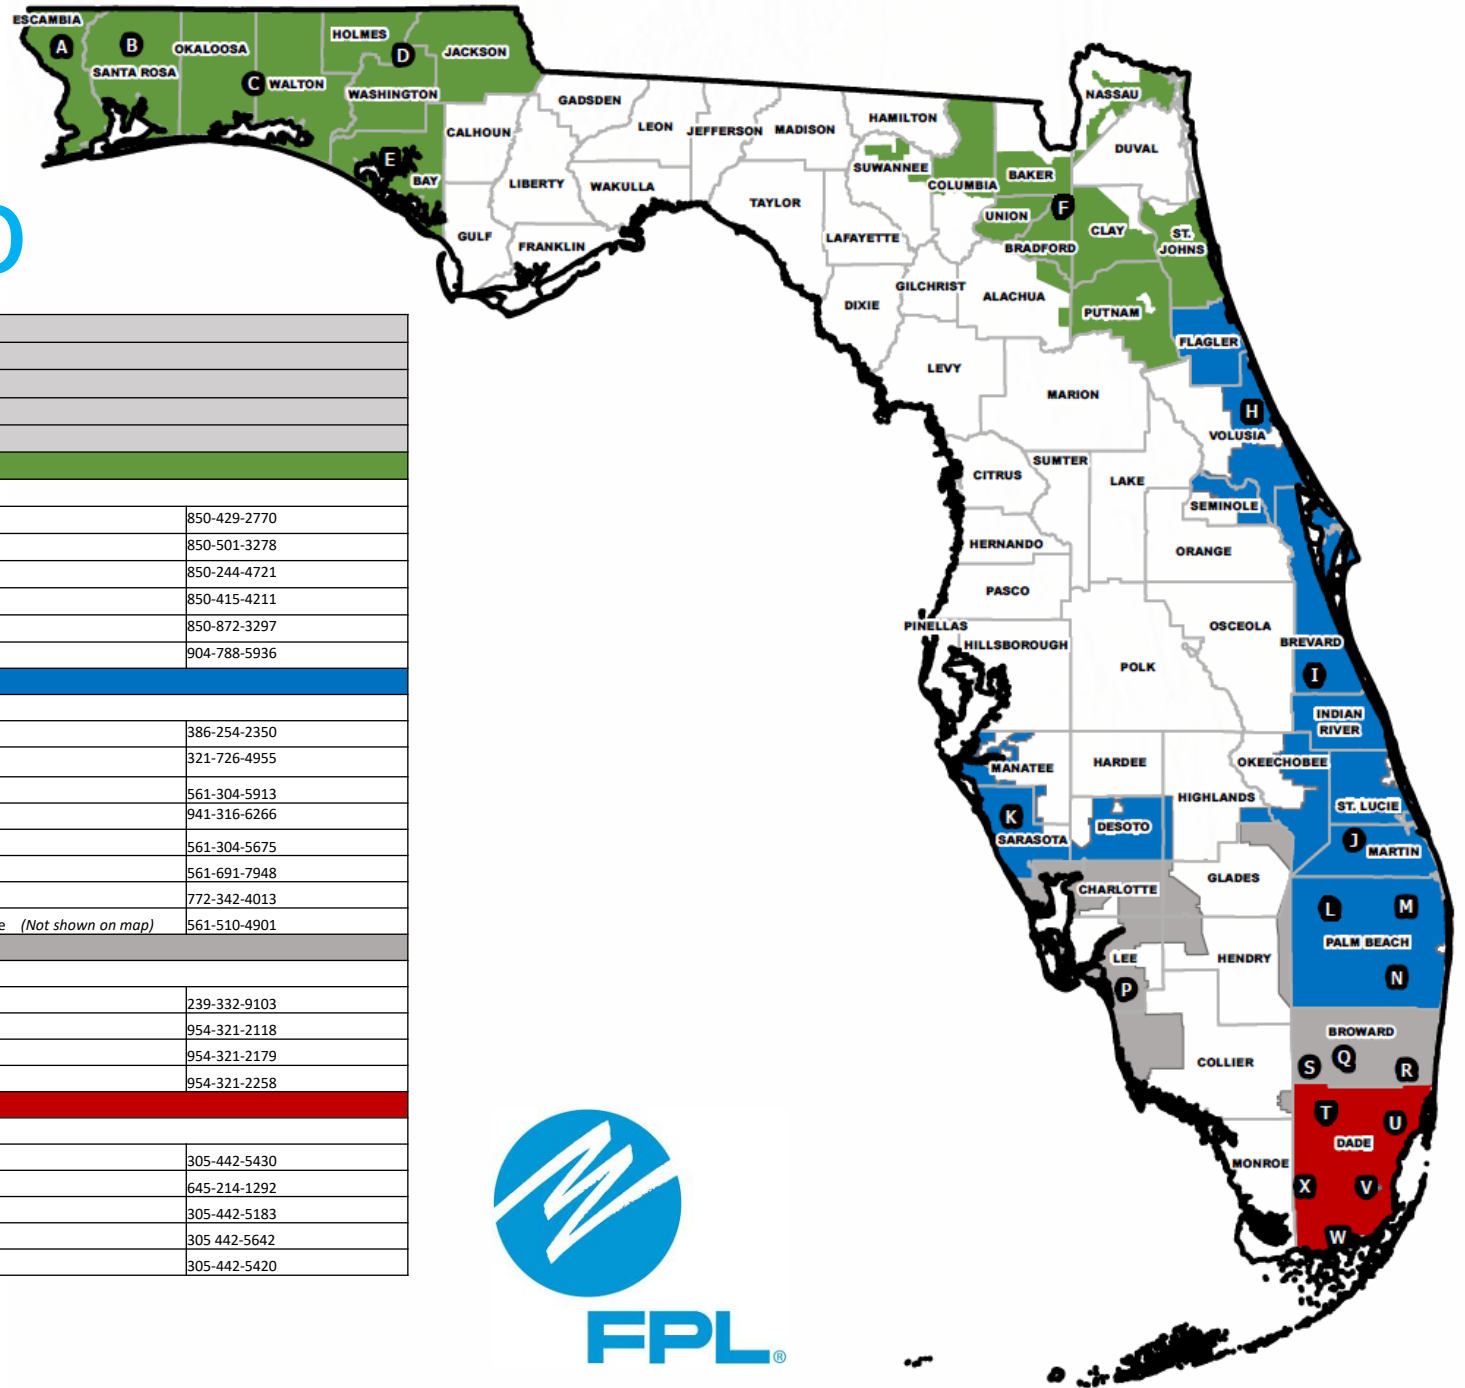

External Affairs Service Area Map

External Affairs	
Jim Bush, Director of External Affairs, North & Northwest Region, 904 824-7616	
Don Kiselewski, Executive Director of External Affairs, Central Region, 561-691-7948	
Juliet Roulhac, Senior Director of Corporate Philanthropy & External Affairs, Broward & Southwest Region, 954-321-2179	
Armando Fernandez, Director of External Affairs, Miami-Dade Region, 305-442-5420	
North and Northwest Region	
Jim Bush, Director of External Affairs, North & Northwest Region, 904 824-7616	
A	Escambia County: Rick Byars 850-429-2770
B	Santa Rosa County: David Peaden 850-501-3278
C	Okaloosa & Walton Counties: Bernard Johnson 850-244-4721
D	Jackson, Washington & Holmes Counties: Tracy Andrews 850-415-4211
E	Bay County: Shane Boyett 850-872-3297
F	Alachua, Baker, Bradford, Clay, Columbia, Nassau, Putnam, St. Johns, Suwannee & Union Counties: Carol Saviak 904-788-5936
Central Region	
Don Kiselewski, Executive Director of External Affairs, Central Region, 561-691-7948	
H	Flagler, Seminole & Volusia Counties: Linda Webster 386-254-2350
I	Brevard & Indian River Counties: Michele Murrell 321-726-4955
J	Martin & St. Lucie Counties: Marshall Critchfield 561-304-5913
K	Desoto, Hardee, Highland, Manatee & Sarasota Counties: Devaney Iglesias 941-316-6266
L	Northern & Western Palm Beach County & Okeechobee County: Ilan Kaufer 561-304-5675
M	Juno Beach, Jupiter & Palm Beach Gardens: Don Kiselewski 561-691-7948
N	Central & Southern Palm Beach County & West Palm Beach: Amy Kemp 772-342-4013
O	Special Projects Manager, Florida counties outside FPL's service territory / Florida Renewable Partners Non-Regulated Development: Caroline Reese (Not shown on map) 561-510-4901
Broward and Southwest Region	
Juliet Roulhac, Senior Director of Corporate Philanthropy & External Affairs, Broward & Southwest Region, 954-321-2179	
P	Charlotte, Collier, Glades, Hendry & Lee Counties: Charlotte Miller 239-332-9103
Q	Northern Broward County: Christine Shaw 954-321-2118
R	Central Broward County (Broward County, Ft. Lauderdale, Lazy Lakes, Plantation & Wilton Manors): Juliet Roulhac 954-321-2179
S	Southern Broward County: Baldwin English 954-321-2258
Miami-Dade Region	
Armando Fernandez, Director of External Affairs, Miami-Dade Region, 305-442-5420	
T	Central/West and North/East Miami-Dade: Addys Kuryla 305-442-5430
U	East/North Miami-Dade and the Beaches: Chelsea Lunn 645-214-1292
V	Central/West Miami-Dade: Christopher Ferreira 305-442-5183
W	Southern Miami-Dade: Andy Martinez 305 442-5642
X	Miami-Dade County: Armando Fernandez 305-442-5420